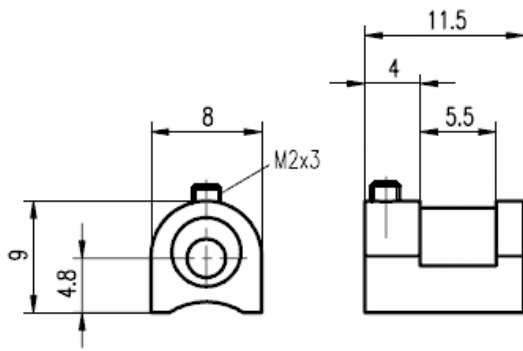

Accessories: Mounting unit BMF 303-HW-61

Common Data

Version
Usable with

Bracket
circular cylinder Fa. SMC

Mechanical Data

Material
Weight
Mounting

Aluminium
3
set screw DIN 916 M2x3-A2, hose
clamp of stainless